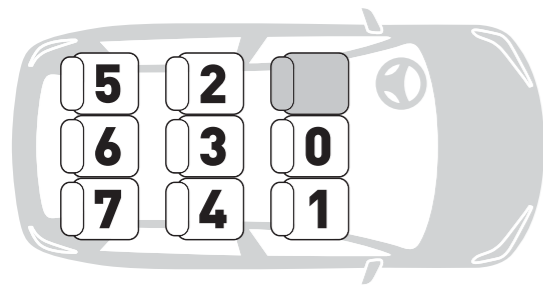

L'immagine si riferisce ad un veicolo con guida a sinistra.
Diagram refers to a left hand drive vehicle.

AUTOVETTURA CAR MODEL	SEDILE IDONEO APPROVED SEAT
IS 200 (2004) (1999 >)	2-4
NX (2014 >)	2-4
RX (2010 >)	2-4
RX 2016 (2017 >)	2-4
UX (2019 >)	2-4
Maserati	
Ghibli 2014 (2014 >)	2-4
Gran Turismo 2007 (2007 >)	-
Levante (2017 >)	2-4
Quattroporte 2016 (2016 >)	2-4
Mazda	
2 (2007 >)	-
2 2015 (2015 >)	2-4
3 Hatch (2009 - 2013)	2-4
3 Hatchback 2014 (2014 >)	2-4
5 (2005 - 2010)	2-4
6 (2007 - 2012)	2-4
6 2018 (2018 >)	2-4
6 Estate (2013 >)	2-4
6 Saloon (2013 >)	2-4
CX-3 (2015 >)	2-4
CX-5 (2011 >)	2-4
CX-7 (2007 >)	2-4
MX-5 2015 (2016 >)	-
Mercedes-Benz	
A Class (2005 - 2012)	-
A-Class (2013 >)	2-4
A-Class Hatchback 2019 (2019 >)	2-4
A-Class Saloon 2019 (2020 >)	2-4
B-Class (2012 >)	2-4
B-Class EV (2015>)	2-4
C-Class 2015 Estate (2015 >)	2-4
C-Class Coupe (2011 >)	-
C-Class Estate (2008 >)	2-4
CLA (2013 >)	2-4
CLA 2019 (2020 >)	2-4
CLA Shooting-Brake (2015 >)	2-4
CLS Coupe (2011 >)	2-4
CLS Shooting Brake (2012 >)	2-4
E-Class 2006 (2006 - 2009)	2-4
E-Class Cabriolet 2017 (2017 >)	2-4
E-Class Coupe (2009 >)	-
E-Class Coupe 2017 (2017 >)	2-4
E-Class Estate (2013 >)	2-4
E-Class Estate 2016 (2016 >)	2-4
E-Class Saloon 2013 (2013 >)	2-4
EQA 2021 (2021 >)	2-4
EQC (2021 >)	2-4
GL Class (2012 >)	2-4
GLA 2021 (2021 >)	2-4
GLC (2016 >)	2-4
GLC Coupe (2019 >)	2-4
GLE (2015 >)	2-4
GLE 2020 (2020 >)	2-4
ML-Class (2005 - 2012)	2-4
R-Class (2006 - 2012)	2-4
S Class 2015 (2014 >)	2-4
S-Class (2006 - 2013)	2-4
SL-Class (2012 >)	-
SLK (2012 >)	-
V-Class (2015 >)	2-4-5-7
MG	
5 EV Estate (2020 >)	2-4
GS (2016 >)	2-4
HS PHEV SUV (2021 >)	2-4
HS SUV (2021 >)	2-4

AUTOVETTURA CAR MODEL	SEDILE IDONEO APPROVED SEAT
Motor MG6 (2012 >)	2-4
ZS (2021 >)	2-4
ZS EV (2021 >)	2-4
Mini	
Clubman 2016 (2016 >)	2-4
Countryman (2010 >)	2-4
Countryman 2017 (2017 >)	2-4
Coupe (2009 >)	-
Hatch (2006 >)	-
Hatchback 3dr (2000 - 2006)	-
Hatchback 3Dr 2014 (2014 >)	2-4
Hatchback 5dr 2015 (2015 >)	2-4
Paceman (2013 >)	2-4
Mitsubishi	
ASX (2010 >)	2-4
Colt (2007 - 2013)	-
Eclipse Cross (2019 >)	2-4
Lancer (2008 - 2011 >)	2-4
Lancer Sportback (2008 - 2011 >)	2-4
Mirage (2012 >)	2-4
Outlander (2007 - 2013)	2-4
Outlander (2013 >)	2-4
Outlander PHEV (2015>)	2-4
Shogun (2007 >)	2-4
Nissan	
2008 X-Trail (2008 >)	2-4
Juke (2010 >)	2-4
Leaf EV (2010 - 2017)	2-4
Micra (2011 >)	-
Micra 2017 > (2017 >)	2-4
Murano 2016 (2016 >)	2-4
Navara 2015 > (2015 >)	2-4
Note (2006 - 2013)	-
Note 2014 (2014 >)	2-4
Pulsar 2015 (2015 >)	2-4
Qashqai 2007 (2006 -2013)	2-4
Qashqai 2014 (2014 >)	2-4
Qashqai+2 (2008 >)	2-4
Quest MPV (2012 >)	2-4
X-Trail 2015 (2015 >)	2-4