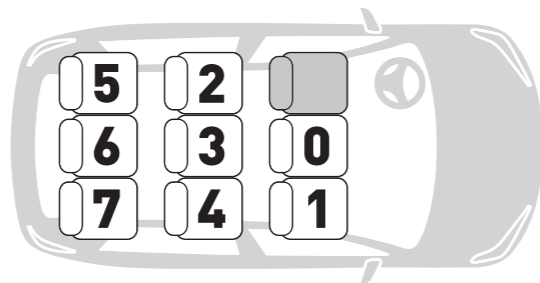

• La gamba di supporto della base non deve mai poggiare su un vano portaoggetti posizionato sul pavimento dell'automobile.

• The Enhanced Child Restraint System Darwin i-Size is an Universal i-Size Child Restraint System.

• It is approved to Regulation R129/03 to use in all vehicle positions marked with the i-Size logo.

• The Enhanced Child Restraint System Darwin i-Size is also suitable for fixing into the seat positions of the cars listed below, providing approved ISOFIX attachment points (as detailed in the vehicle handbook).

• You can look at the list also by visiting inglesina.com.

• The ISOFIX size class provided for the Child Restraint System:

- Darwin Infant/Darwin Infant Recline + Base Darwin i-Size is "D";
- Darwin Next Stage i-Size/Darwin Toddler i-Size + Base Darwin i-Size is "D" and "B1".

• In case of doubts or for further information, please contact the Manufacturer or the Retailer.

• If your vehicle is not listed in this manual, please refer to your vehicle's handbook or contact the Manufacturer for further information.
• Seat positions in other cars may also be suitable to accept the child restraint. If in doubt, consult either the child restraint Manufacturer or the Retailer.

• Never lay the support leg of the base against a storage compartment on the vehicle floor.

L'immagine si riferisce ad un veicolo con guida a sinistra.
Diagram refers to a left hand drive vehicle.

ATTENZIONE: NON INSTALLARE LA BASE SE È PRESENTE UN VANO PORTA OGGETTI SUL PAVIMENTO DELL' AUTOMOBILE.
WARNING: DON'T INSTALL THE BASE IF THERE IS A STORAGE COMPARTMENT ON THE VEHICLE FLOOR.

AUTOVETTURA CAR MODEL	SEDILE IDONEO APPROVED SEAT

Alfa Romeo	
4C Coupe (2014 >)	-
Giulia (2017 >)	2-4
Giulietta (2010 >)	2-4
MiTo (2009 >)	-
Stelvio (2017 >)	2-4

DB11 (2019 >)	-
DBS (2019 >)	-
Vantage (2019 >)	-

Audi	
A1 Sportback (2012 >)	-
A3 (1996 - 2003)	2-4
A3 2004 (2005 - 2011)	2-4
A3 e-Tron Sportback (2015 >)	2-4
A3 Hatch (2012 >)	2-4
A3 S3 (2012 >)	2-4
A3 Saloon (2014 >)	2-4
A4 2005 (2005 - 2008)	2-4
A4 2015 (2015 >)	2-4
A4 Avant (2008 >)	2-4
A5 Sportback (2009 >)	2-4
A5/S5 Cabriolet 2017 (2017 >)	2-4
A5/S5 Coupe 2016 (2016 >)	2-4
A5/S5 Sportback 2017 (2017 >)	2-4
A6 Allroad (2011 >)	2-4
A6 Avant (2011 >)	2-4
A7/S7 Sportback (2016 >)	2-4
A7/S7 Sportback 2018 (2018 >)	2-4
A8 (2011 >)	2-4
A8 S8 (2011 >)	2-4
A8/S8 2018 (2018 >)	2-4
Q2 (2016 >)	1-2-4
Q3 (2011 >)	1-2-4
Q3 (2019 >)	2-4
Q5 (2009 >)	2-4
Q5/SQ5 2017 (2017 >)	2-4
Q7 (2006 >)	2-4
Q7 2015 (2015 >)	2-4
Q8 (2018 >)	2-4
TT Coupe (2008 >)	-

Bentley	
Continental Flying Spur (2005 >)	2-4
Continental GT (2003 - 2012)	1
Continental GT Conv (2006 - 2012)	1
Mulsanne (2012 >)	2-4

BMW	
1 Series (f20) (2011 >)	2-4

AUTOVETTURA CAR MODEL	SEDILE IDONEO APPROVED SEAT
1-Series 5dr (2004 - 2010)	2-4
1-Series Cabrio (2008 >)	2-4
1-Series Coupe (2008 >)	2-4
2-Series AC-T (2015 >)	2-4
2-Series Coupe (2014 >)	2-4
3 Series (f30) (2012 >)	2-4
3GT (2013 >)	2-4
3-Series (E46) Coupe (2002 - 2006)	-
3-Series Coupe (E90) (2007 >)	-
4-Series Gran Coupe (2014 >)	2-4
5-GT (2010 >)	2-4
5-Series (F10) (2011 >)	2-4
5-Series (E60) (2003 - 2010)	2-4
5-Series 2018 (2018 >)	2-4
6-Series Cabrio (2011 >)	-
6-Series Coupe (2Dr) (2011 >)	-
6-Series Gran Coupe (4Dr) (2011 >)	2-4
7-Series (2010 >)	2-4
7-Series 2015 (2015 >)	2-4
i3 (2014 >)	2-4
i8 (2014 >)	-
X1 (2009 -2015)	2-4
X1 2016 (2016 >)	2-4
X2 (2018 >)	2-4
X3 (F25) (2011 >)	2-4
X3 2018 (2018 >)	2-4
X4 (2014 >)	2-4
X5 2000 (2000 - 2006)	-
X5 2007 (2007 - 2014)	2-4
X5 2015 (2015 >)	2-4
X6 (2009 >)	2-4
X6 2015 (2015 >)	2-4

Cadillac	
BLS (2005 - 2012)	2-4

Chevrolet	
Aveo 5 door (2012 >)	-
Captiva (2010 >)	2-4
Cruze (2011 >)	2-4
Orlando (2011 >)	2-4
Spark 5Dr (2010 - 2015)	2-4

Traxx (2013 >)	2-4
Volt (2011 >)	2-4

Chrysler	
300C (2012 >)	2-4
Delta (2007 >)	2-4
Grand Voyager (2008 >)	2-4
Ypsilon (2012 >)	-