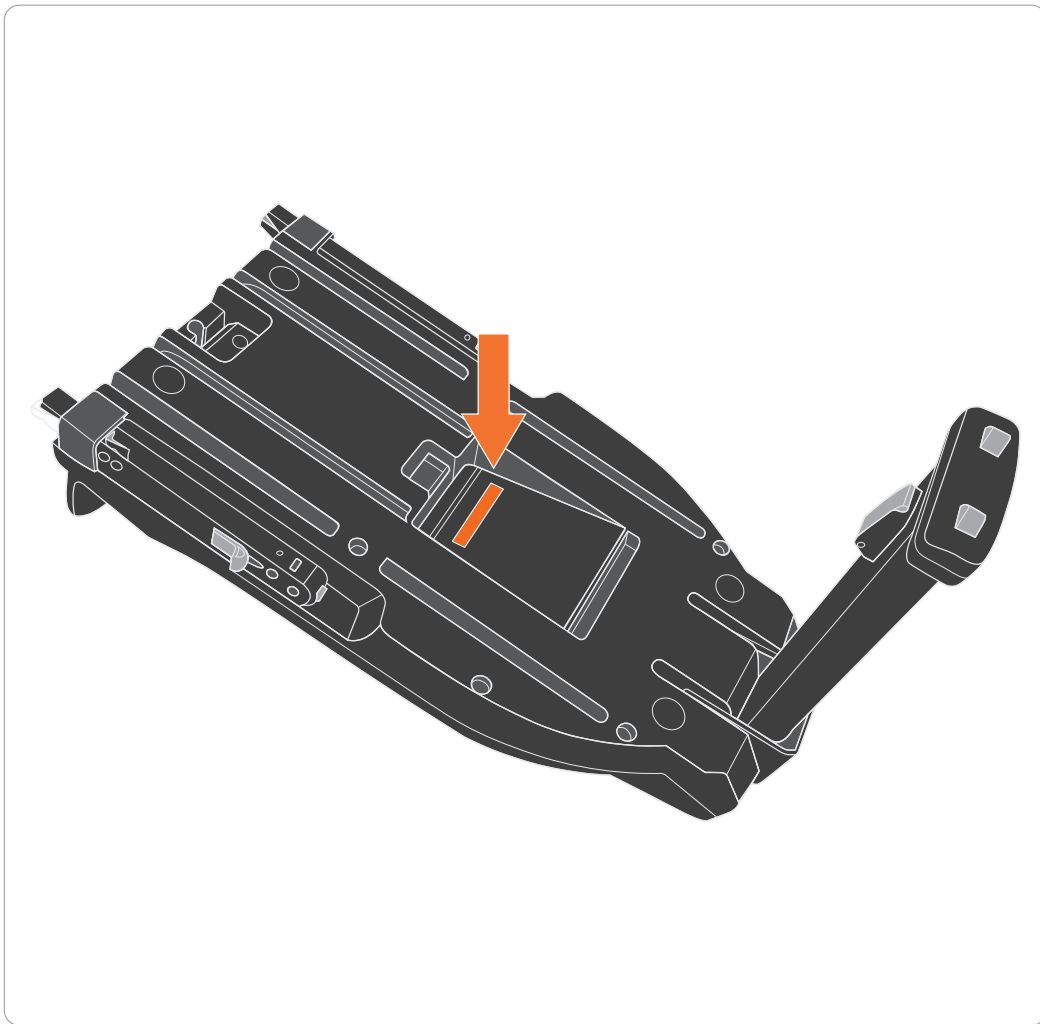

Prodotto **Basi auto**
Product Car Bases

Modello • **Base Darwin**
Model

S/N: 12XX0000000

Made by L'Inglesina Baby Spa V. Lago Maggiore 22/26
36077 Altavilla Vicentina (VI) Italy
CONFORME AUX EXIGENCES DE SECURITE
Made in Italy MM/YYYY