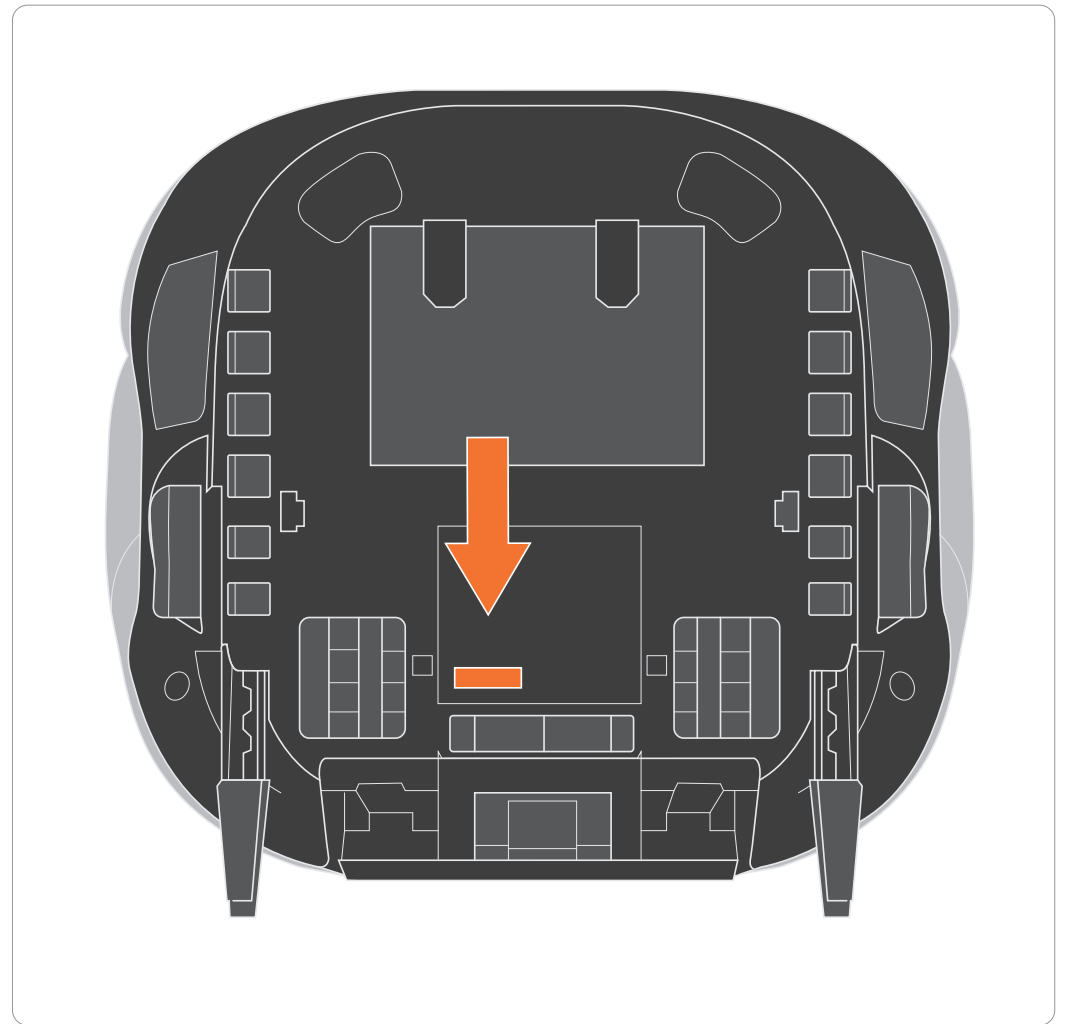

Prodotto **Seggiolini auto**
Product Car seats

1. Modello *Model*
2. Tolomeo 23 Ifix

Tolomeo 2.3 Ifix - Child Car Seat

S/N: 29V7YY00001