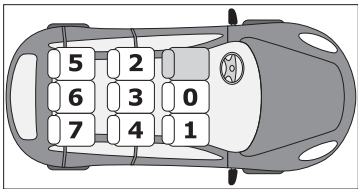

- L'immagine si riferisce ad un veicolo con guida a sinistra.

- Diagram refers to a left hand drive vehicle.

LEGENDA:

: Veicolo certificato i-Size

: Veicolo Elettrico / Ibrido

SB: Veicolo con vano portaoggetti sotto al pavimento

ATTENZIONE! NON INSTALLARE CON VANO PORTAOGGETTI SOTTO AL PAVIMENTO DELL'AUTO

: Veicolo con altezza del tettuccio che potrebbe limitare l'installazione del seggiolino fronte strada

LEGEND:

: i-Size certified vehicle

: Electric / Hybrid vehicle

SB: Vehicle with under-floor storage compartment
WARNING! DON'T INSTALL IF THERE IS AN UNDER-FLOOR STORAGE COMPARTMENT IN THE VEHICLE

: Vehicles with a cabin roof height which could restrict the seat being installed forward facing

AUTOVEETTURA CAR MODEL	SEDILE IDONEO APPROVED SEAT	NOTE
3 Saloon (2009 - 2013)	2-4	
3 Hatchback (2014 >)	2-4	
5 (2005 - 2010)	2-4	
6 Estate (2008 - 2012)	2-4	
6 Hatchback (2007 - 2012)	2-4	
6 Saloon (2007 - 2009)	2-4	
6 Saloon (2013 >)	2-4	
6 Estate (2012 >)	2-4	
MX-5 (2015 >)	/	
Mercedes-Benz		
A Class (2005 - 2012)	2-4	
A Class (2013 >)	2-4	
B Class (2012 >)	2-4	
B Class EV (2015 >)	2-4	
C Class (2008 >)	2-4	
C Class Estate (2008 >)	2-4	
C Class Coupe (2011 >)	2-4	
C Class Estate (2015 >)	2-4	
CLA (2013 >)	2-4	
CLS Shootingbrake (2012 >)	2-4	
CLS Coupe (2011 >)	2-4	
E Class (2006 - 2009)	2-4	
E Class Saloon (2009 - 2012)	2-4	
E Class Coupe (2009 >)	2-4	
E Class Estate (2013)	2-4	
E Class Saloon (2013 >)	2-4	
GLA (2014 >)	2-4	
GL Class (2006 - 2012)	2-4	
GL Class (2012 >)	2-4	
GLE (2015 >)	2-4	
M/ML Class (2005 - 2012)	2-4	
M/ML Class (2012 >)	2-4	
R Class (2006 - 2012)	2-4	
S Class (2006 - 2013)	2-4	
S Class (2015 >)	2-4	
SL Class (2012 >)	/	
SLK (2011 >)	/	
V Class (2015 >)	2-3-4-5-6-7	

AUTOVEETTURA CAR MODEL	SEDILE IDONEO APPROVED SEAT	NOTE
MG Rover		
25 (1999 - 2005)	/	
GS (2016 >)	2-4	
MG3 (2013 - 2015)	2-4	
MG3 (2016 >)	2-4	
Streetwise (1999 - 2005)	/	
ZR (2001 - 2005)	/	
ZT (2003 - 2006)	/	
Mini		
Mini (Cooper) Hatchback (2006 - 2014)	2-4	
Mini (Cooper) Hatchback (2014 >)	2-4	
Mini Coupe (2009 >)	/	
Mini Countryman (2010 >)	2-4	
Mini Paceman (2013 >)	2-4	
Mini 5dr (2015 >)	2-4	
Mitsubishi		
ASX (2010 >)	2-4	
Colt (2007 - 2013)	2-4	
Lancer (2008 - 2011)	2-4	
Lancer Sportback (2008 - 2011)	2-4	
Lancer Ralliart (2009 - 2011)	2-4	
Mirage (2014 >)	2-4	
Outlander (2007 - 2013)	2-4	
Outlander (2013 >)	2-4	
Outlander PHEV (2015 >)	2-4	
Pajero	2-4	
Shogun (2007 >)	2-4	
Nissan		
Juke (2010 >)	2-4	
Leaf (2011 >)	2-4	
Pixo	2-4	
Micra (2011 >)	2-4	
Murano (2016 >)	2-4	
Note (2006 - 2013)	2-4	
Note (2014 >)	2-4	
Qashqai+2 (2008 - 2015)	2-4	
Qashqai (2007 - 2013)	2-4	
Qashqai (2014 >)	2-4	
Quest MPV (2012 >)	2-4