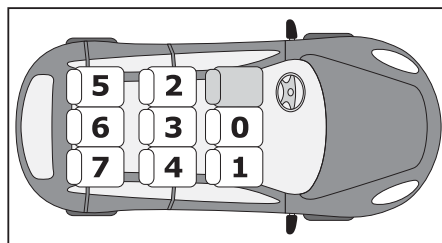

AUTOVEETTURA	ANNO	SEDILE IDONEO	DIMENSIONE MASSIMA DEL CORPO 135 cm
CAR MODEL	YEAR	APPROVED SEAT	MAXIMUM BODY HEIGHT 135 cm

OPEL			
Astra Twin Top	2006	2-4	
Astra Sports Tourer	2010	2-4	
Combo	2001	2-4	
Corsa	2000	2-4	x
Insignia	2008	2-4	x
Insignia Sports Tourer	2009	2-4	
Meriva	2003	2-4	
Signum	2003	2-4	
Vectra	2002	2-4	
Zafira	2003	2-4	
Zafira Tourer	2012	2-4	

PEUGEOT			
107	2005	2-4	x
206	2000	2-4	x

206 SW	2002	2-4	
206 CC	2001	1	
207	2006	2-4	x
207 SW	2007	2-4	x
207 CC	2007	1	
208	2012	2-4	
307	2001	2-4	
307 SW	2002	2-4	
308	2007	2-4	
308 SW	2008	2-4	
308 CC	2009	4	x
508	2011	2-4	
508 SW	2011	2-4	
807	2002	2-4-5-7	
1007	2005	2-4	
3008	2009	2-4	
4007	2007	4	
4008	2012	2-4	
Expert	2007	2-4-5-7	
Partner Tepee	2008	2-4	

PORSCHE			
Cayenne	2003	1-2-4	

RENAULT			
Captur	2013	2-4	
Clio	2005	2-4	x
Espace	2002	2-3-4-5-7	
Grand Scenic	2009	2-3-4	
Kangoo	2008	2-4	
Koleos	2008	2-4	
Laguna	2007	2-4	x
Megane	2002	2-4	
Megane CC	2009	2-4	x

Megane SporTour	2009	2-4	
Modus	2004	1-2-4	
Twingo	2007	2-4	x
Vel Satis	2002	2-4	

SAAB			
9-3	2002	2-4	
9-5	2006	2-4	

SEAT			
Alhambra	2001	2-3-4-5-7	x
Altea	2004	2-4	
Altea XL	2006	2-4	x
Altea Freetrack	2007	2-4	
Arosa	1998	2-4	
Exeo	2009	2-4	
Ibiza (5 porte)	2008	2-4	
Leon	2005	2-4	x
Mii	2012	2-4	
Toledo	2004	2-4	

SKODA			
Citigo	2012	2-4	x
Fabia	1999	2-4	x
Octavia	2004	2-4	x
Rapid	2012	2-4	
Roomster	2006	2-4	
Superb	2008	2-4	
Yeti	2009	2-4	

SMART			
ForFour	2005	2-4